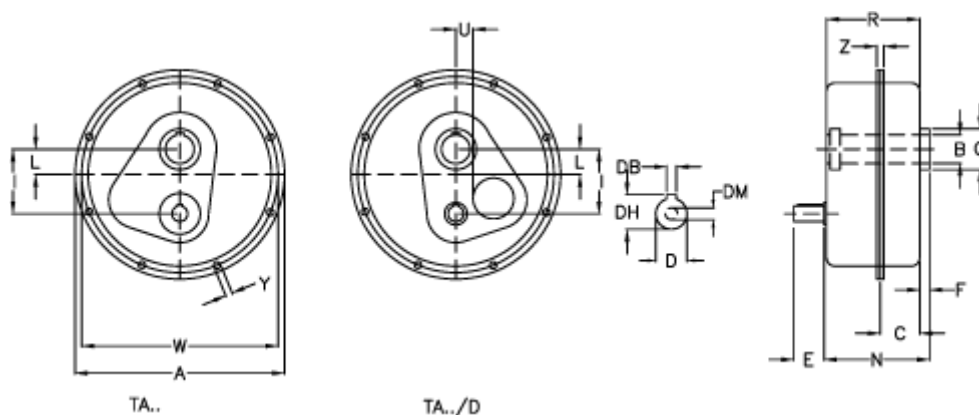

Data Sheet

Article number: 29481253080
 Description: Shaft mount. speed reducer
 TA 125.125D i=30,8 without lubrication

Measures

a	= 850	E = 110	W	= 805
B G7	= 125	F = 34	Weight (kg)	= 410
C	= 110	I = 294	Y	= 17.0
DB	= 16	L = 80	Z	= 44.5
Description	= TA 125.125D	N = 310.0		
DH	= 59.0	Q = 170		
D h6	= 55	R = 304.0		
DM	= M16	U = 70		